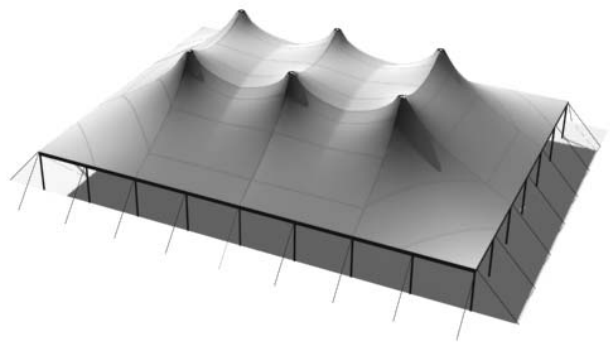

Strength through shape

The Matrix is a state of the art membrane structure.

The Matrix expands in two directions to allow many configurations. and, if you need top class temporary structures for exhibition, hospitality or road shows, parties and weddings the Matrix has the ability to suit each.

Available in 12m (40ft), 18m (60ft) and 30m (100ft) widths and unlimited length.

3 metre distance between poles allows for easier access.

Stylish and eye-catching design.

Inline Layout - one pole

12m x 12m (40ft x 40ft)

Inline Layout - one pole

12m x 18m (40ft x 60ft)

Inline Layout - one pole

12m x 24m (40ft x 80ft)

Inline Layout - one pole

12m x 30m (40ft x 100ft)

Twinpole Layout - four pole

18m x 18m (60ft x 60ft)

Twinpole Layout - six pole

18m x 24m (60ft x 80ft)

Twinpole Layout - eight pole

18m x 30m (60ft x 100ft)