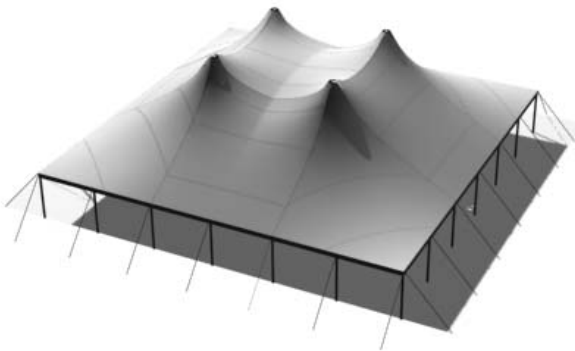

Strength through shape

The Matrix is a state of the art membrane structure.

The Matrix expands in two directions to allow many configurations. and, if you need top class temporary structures for exhibition, hospitality or road shows, parties and weddings the Matrix has the ability to suit each.

Available in 12m (40ft), 18m (60ft) and 30m (100ft) widths and unlimited length.

3 metre distance between poles allows for easier access.

Stylish and eye-catching design.

Inline Layout - one pole

12m x 12m (40ft x 40ft)

Inline Layout - one pole

12m x 18m (40ft x 60ft)

Inline Layout - one pole

12m x 24m (40ft x 80ft)

Inline Layout - one pole

12m x 30m (40ft x 100ft)

Twinpole Layout - four pole

18m x 18m (60ft x 60ft)

Twinpole Layout - six pole

18m x 24m (60ft x 80ft)

Twinpole Layout - eight pole

18m x 30m (60ft x 100ft)