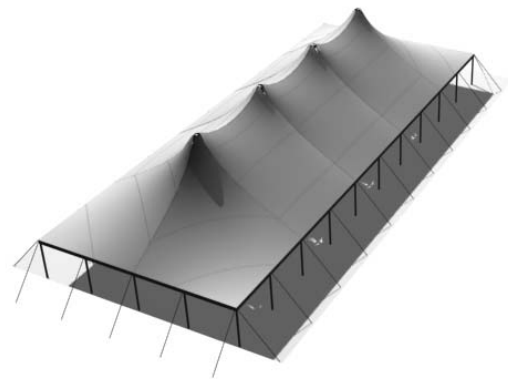

Strength through shape

The Matrix is a state of the art membrane structure.

The Matrix expands in two directions to allow many configurations. and, if you need top class temporary structures for exhibition, hospitality or road shows, parties and weddings the Matrix has the ability to suit each.

Available in 12m (40ft), 18m (60ft) and 30m (100ft) widths and unlimited length.

3 metre distance between poles allows for easier access.

Stylish and eye-catching design.

Inline Layout - one pole

12m x 12m (40ft x 40ft)

Inline Layout - one pole

12m x 18m (40ft x 60ft)

Inline Layout - one pole

12m x 24m (40ft x 80ft)

Inline Layout - one pole

12m x 30m (40ft x 100ft)

Twinpole Layout - four pole

18m x 18m (60ft x 60ft)

Twinpole Layout - six pole

18m x 24m (60ft x 80ft)

Twinpole Layout - eight pole

18m x 30m (60ft x 100ft)