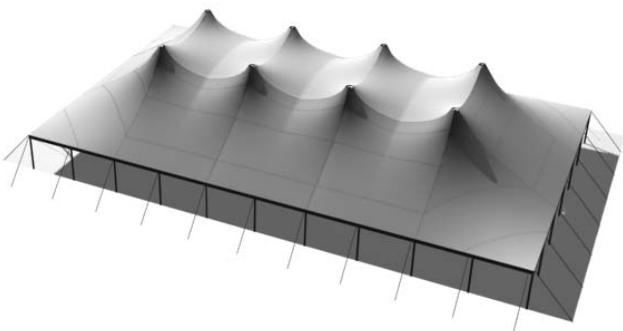

Strength through shape

The Matrix is a state of the art membrane structure.

The Matrix expands in two directions to allow many configurations. and, if you need top class temporary structures for exhibition, hospitality or road shows, parties and weddings the Matrix has the ability to suit each.

Available in 12m (40ft), 18m (60ft) and 30m (100ft) widths and unlimited length.

3 metre distance between poles allows for easier access.

Stylish and eye-catching design.

Inline Layout - one pole

12m x 12m (40ft x 40ft)

Inline Layout - one pole

12m x 18m (40ft x 60ft)

Inline Layout - one pole

12m x 24m (40ft x 80ft)

Inline Layout - one pole

12m x 30m (40ft x 100ft)

Twinpole Layout - four pole

18m x 18m (60ft x 60ft)

Twinpole Layout - six pole

18m x 24m (60ft x 80ft)

Twinpole Layout - eight pole

18m x 30m (60ft x 100ft)