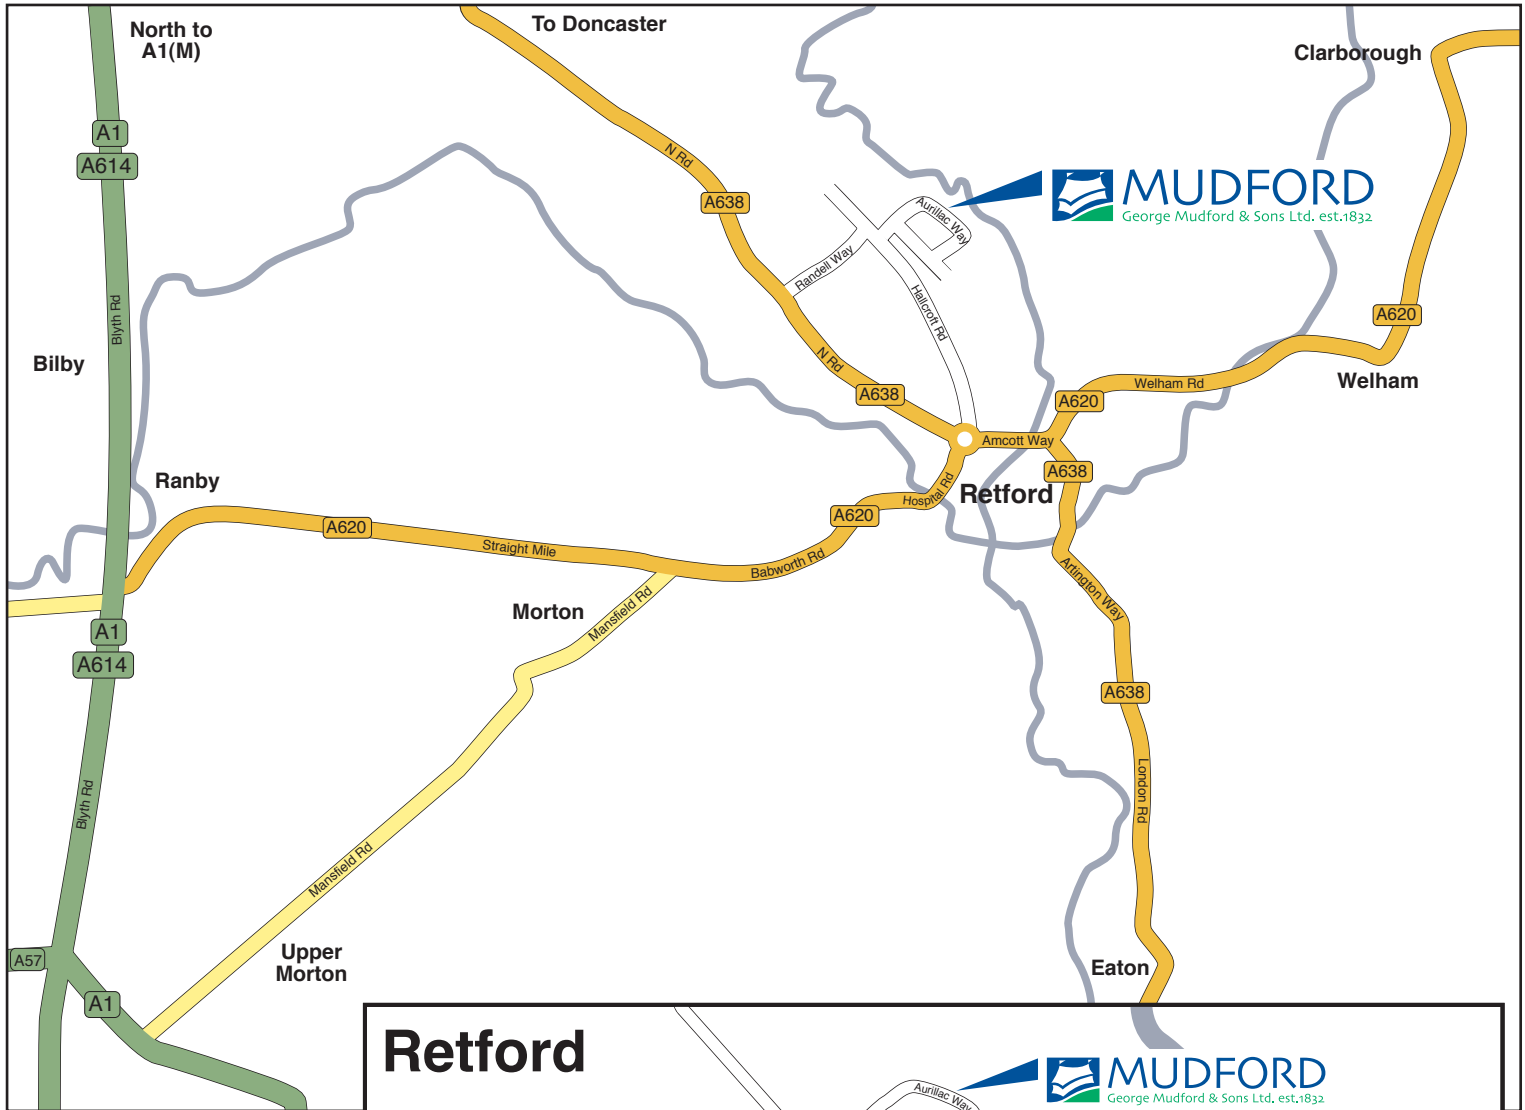

Location Map

Directions

Head out of Retford on the A638, sign posted Doncaster. Pass the West Retford Hotel on your right and Retford Hospital on your left. Continue past the King & Miller pub on the right and approximately half a mile after, turn right down Randall Way (sign posted Hallcroft Industrial Estate). At the bottom of Randall Way, turn right and then immediately left into Aurillac Way. George Mudford & Sons Ltd. is 600 metres on the left hand side.