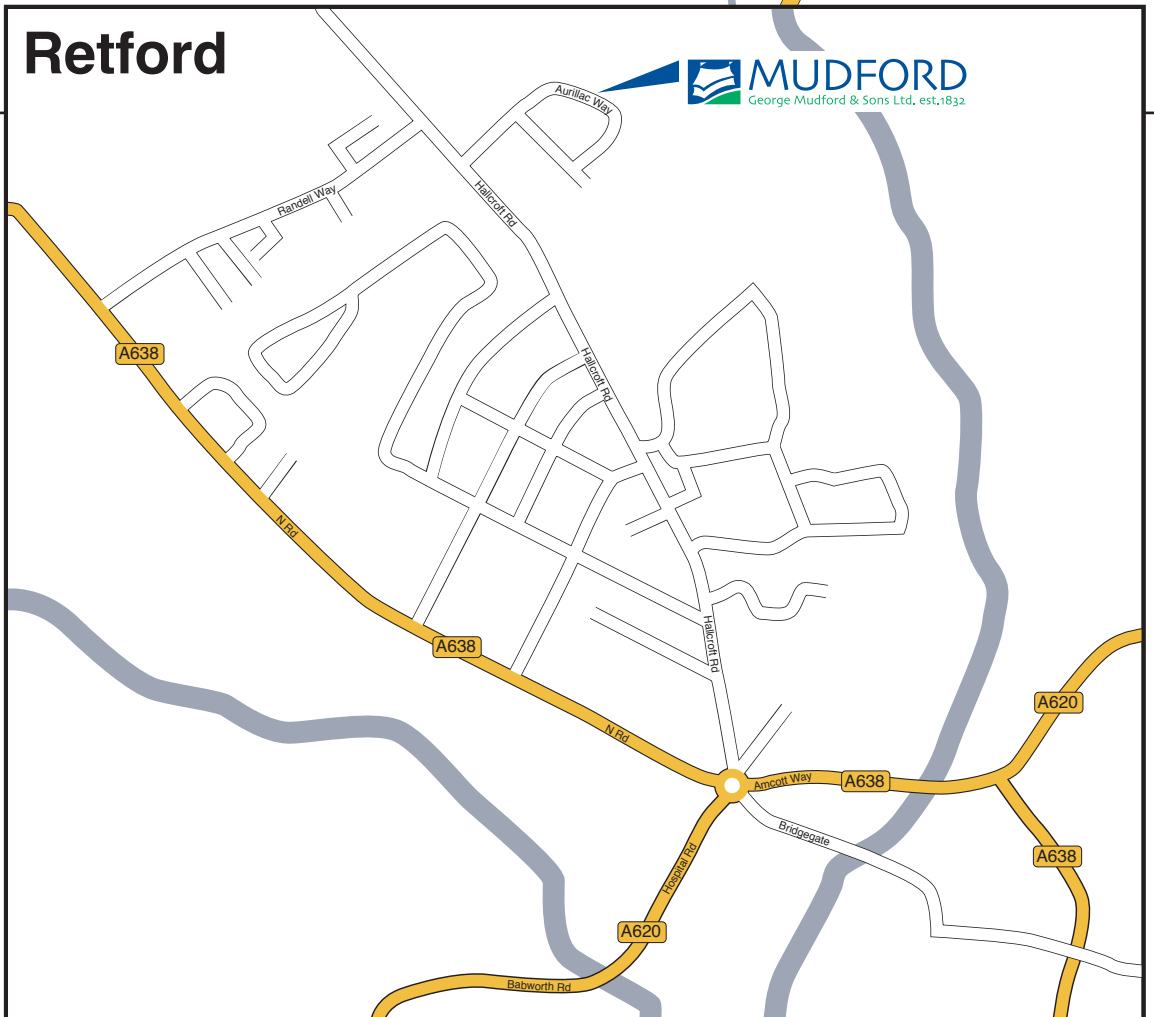

Location Map

Directions

Head out of Retford on the A638, sign posted Doncaster. Pass the West Retford Hotel on your right and Retford Hospital on your left. Continue past the King & Miller pub on the right and approximately half a mile after, turn right down Randall Way (sign posted Hallcroft Industrial Estate). At the bottom of Randall Way, turn right and then immediately left into Aurillac Way. George Mudford & Sons Ltd. is 600 metres on the left hand side.