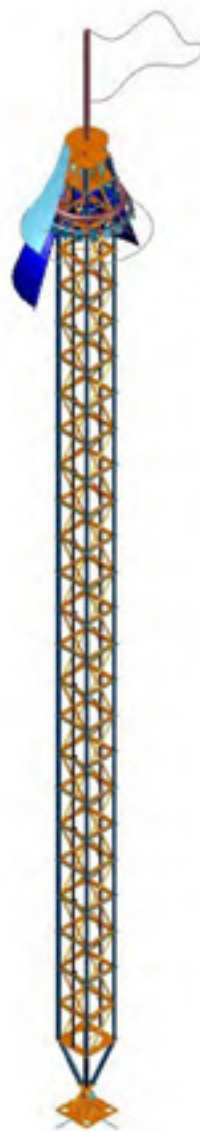

OUR STATE OF THE ART BIGTOP SYSTEM

HERE TO COVER YOUR EVENT

The Mudford Bigtop is a system of configurable structures in which all components are interchangeable.

From a simple 26 by 30 metre one pole to a mighty 41 by 45 metre 4 pole, all components can be used on each structure which has a fabric wall height of 4 metres. All Bigtops are to a blackout specification, which allows the event organiser the ability to control the environment inside the structure. Our Bigtops have been designed by Rudi Enos of Rudi Enos Design, who design and engineer the largest portable structures in the world.

Each Kingpole is designed to suspend an additional 1,000 kilograms UDL for carrying lights, trussing, sound or effects. The 4 metre high side walls allow for placement of performance stages or exhibition stands.

Single structure

The 1 pole has an area of 756m² and a capacity of 1,500.
Height: 14500mm (apex), 4000mm (eaves)
Width: 26000mm, Length: 30000mm

Double structure

The 2 pole has an area of 1,114m² and a capacity of 2,300. Height: 14500mm (apex), 4000mm (eaves)
Width: 26000mm, Length: 45000mm

Triple structure

The 3 pole has an area of 1,656m² and a capacity of 3,300.
Height: 14500mm (apex), 4000mm (eaves)
Width: 30000mm, Length: 56000mm

Quad structure

The largest Mudford Bigtop, the 4 pole, has an area of 1,821m² and a capacity of 3,640.
Height: 14500mm (apex), 4000mm (eaves)
Width: 41000mm, Length: 45000mm